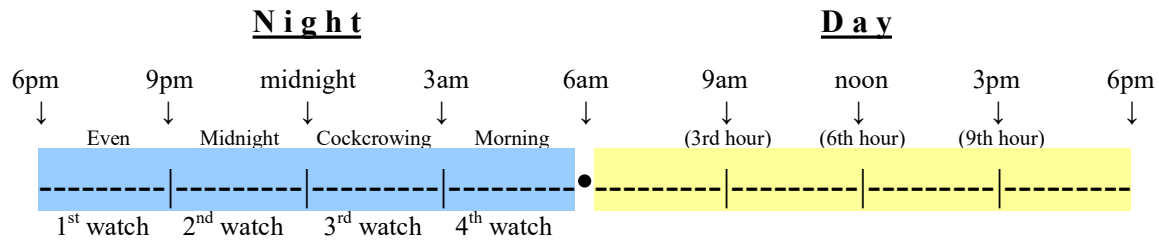

The Passover Timeline

(based on the Jewish 24 hour day)

Thursday the 14th day of Abib

The Jewish 24 hour day begins at 6:00 PM (Gen 1:1-5)

The 4 watches of the night (Mark 13:35) and the 12 hours of the day (John 11:9)