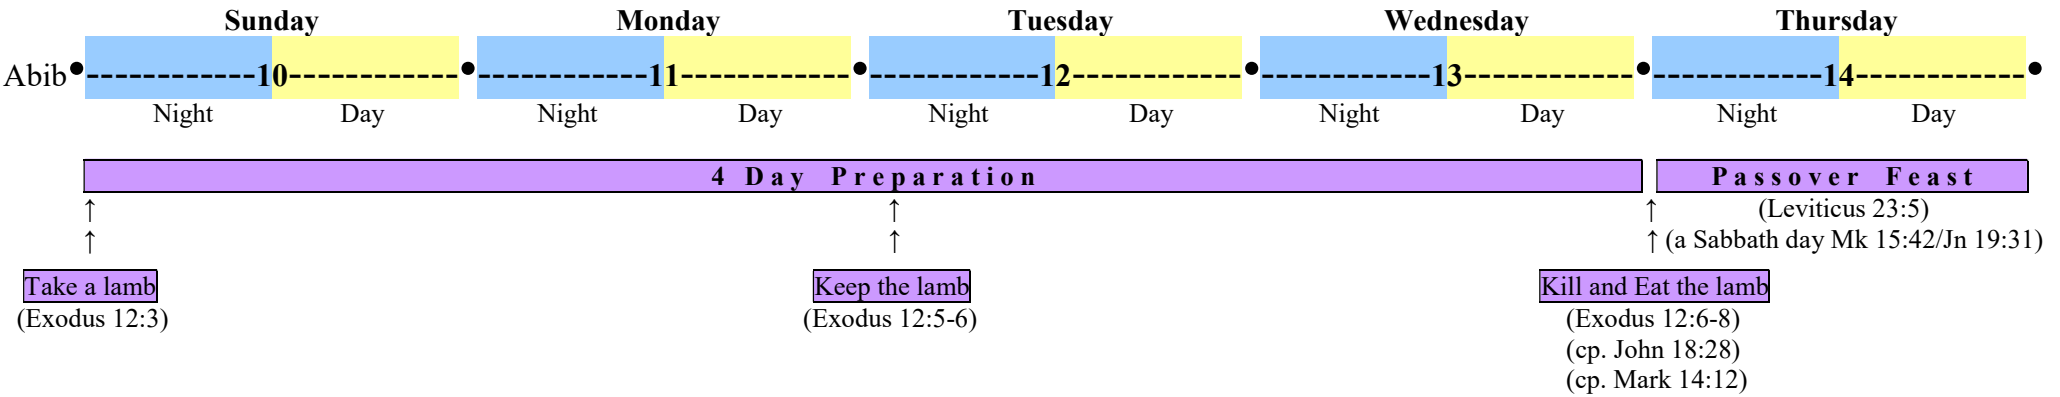

The Passover Timeline

(based on the Jewish 24 hour day)

Thursday the 14th day of Abib

The Jewish 24 hour day begins at 6:00 PM (Gen 1:1-5)

The 4 watches of the night (Mark 13:35) and the 12 hours of the day (John 11:9)